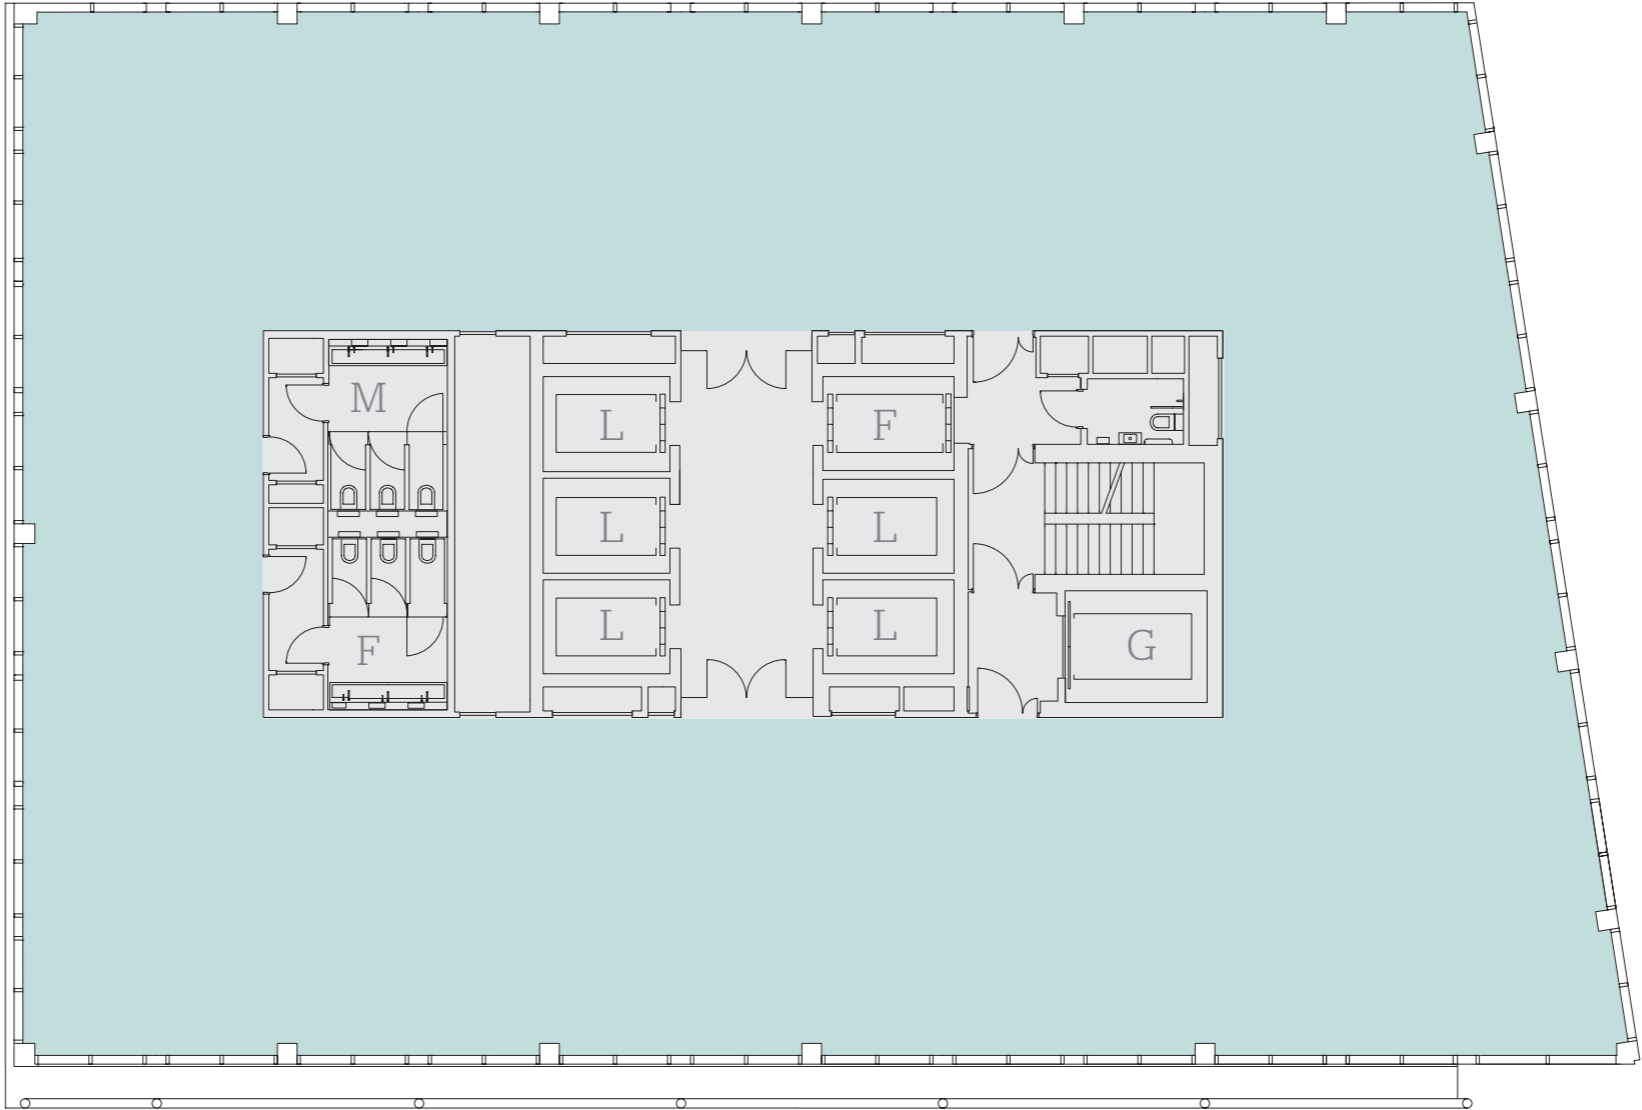

FOURTEENTH FLOOR PLAN

Office
7,085 sq ft / 658 sq m

Office	Core	Wood seating	
Retail	Plant	Stone surround	
Terrace	Planting	Cyclist route	