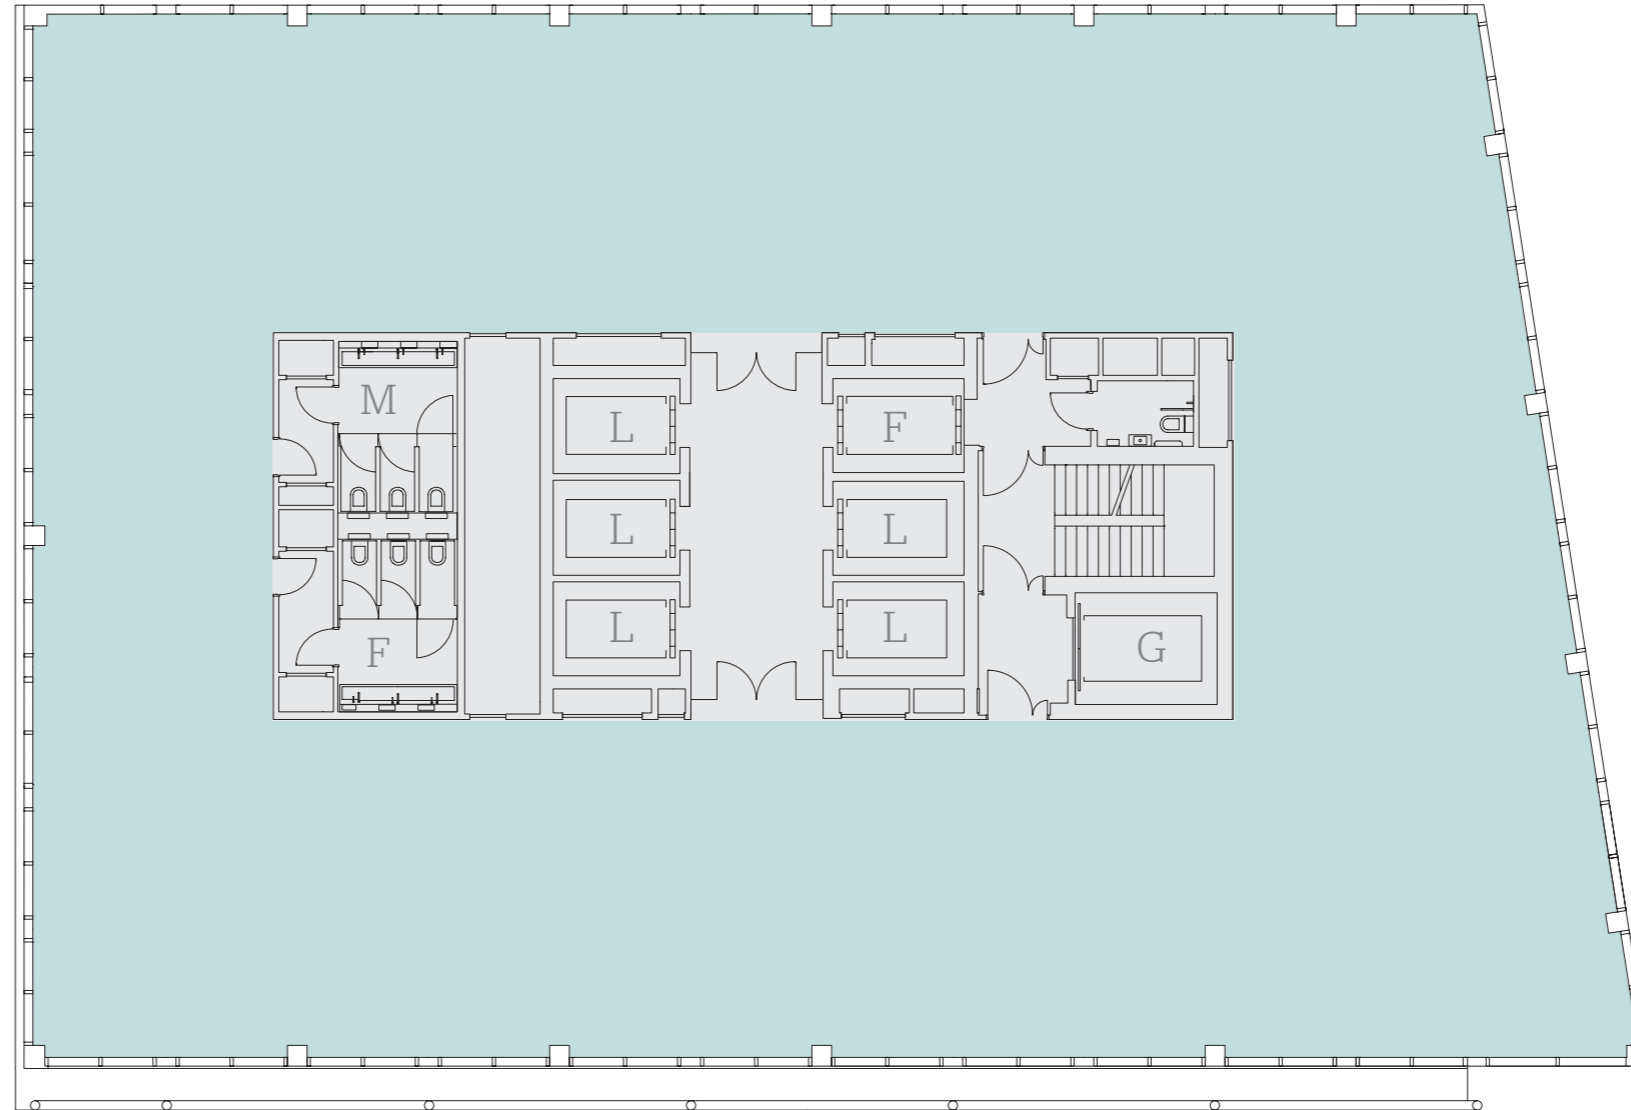

THIRTEENTH FLOOR PLAN

Office

7,085 sq ft / 658 sq m

- Office
- Core
- Wood seating
- Retail
- Plant
- Stone surround
- Terrace
- Planting
- Cyclist route