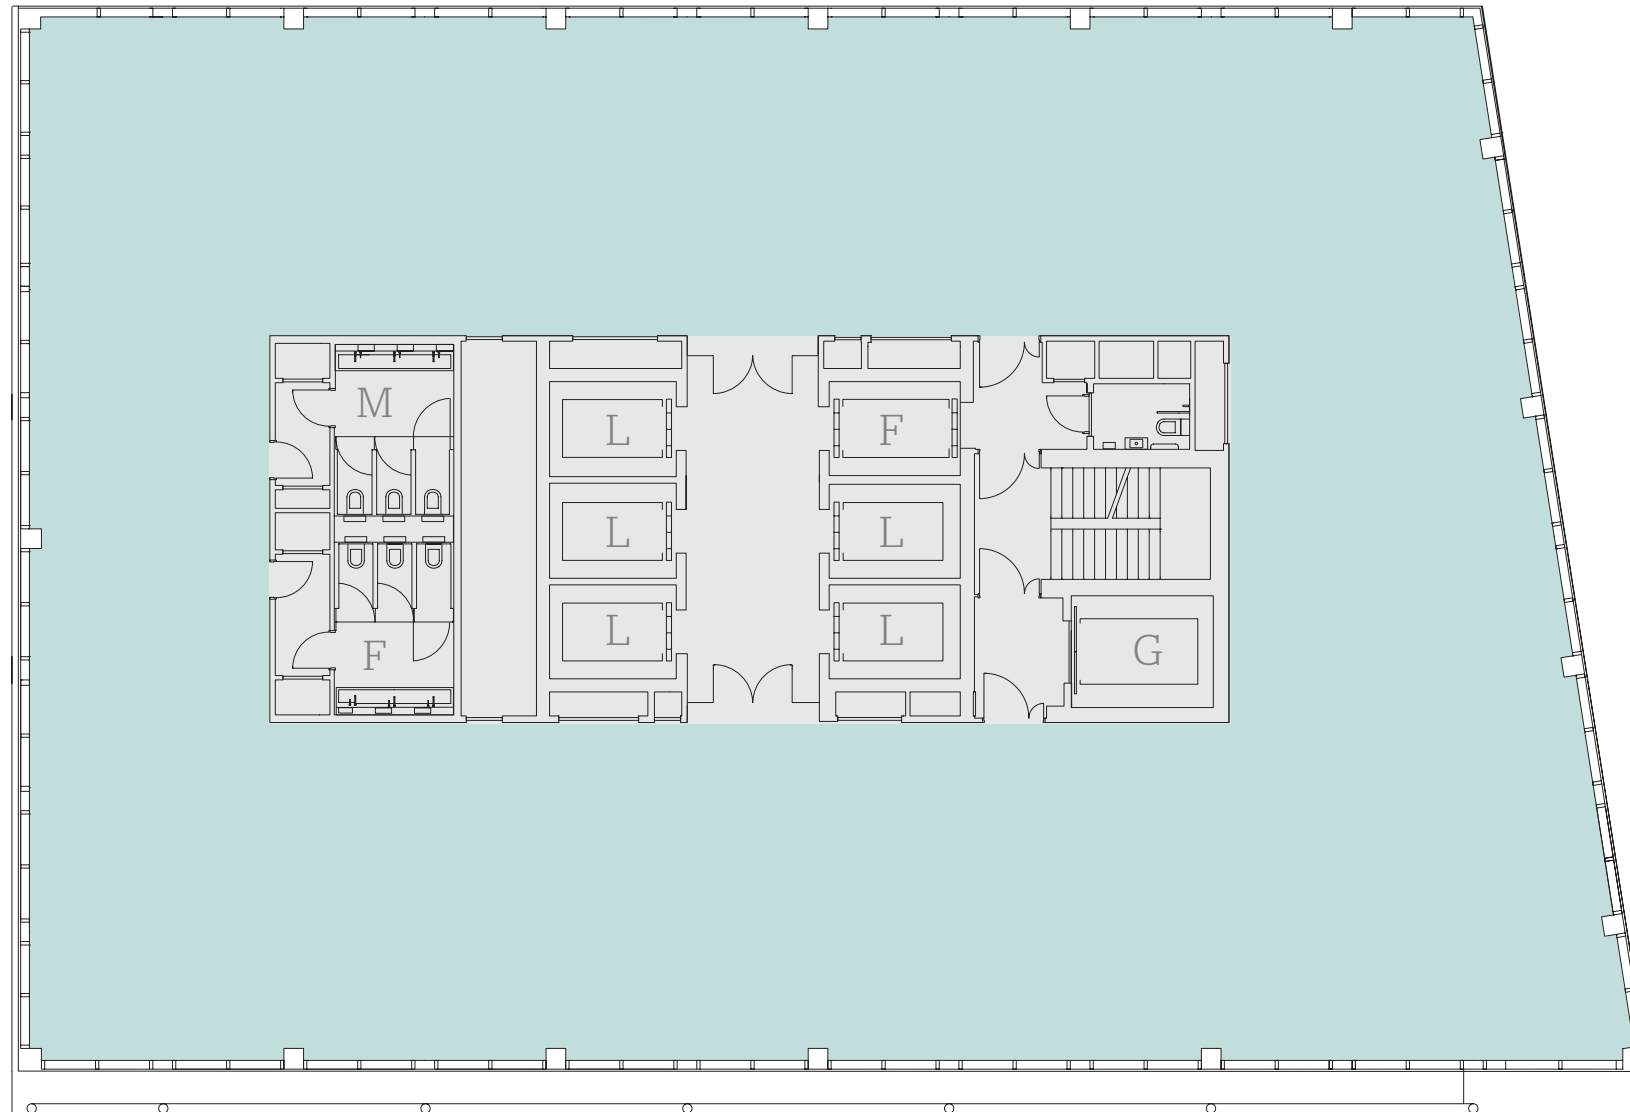

TWELFTH FLOOR PLAN

Office
7,085 sq ft / 658 sq m

- Office
- Core
- Wood seating
- Retail
- Plant
- Stone surround
- Terrace
- Planting
- Cyclist route