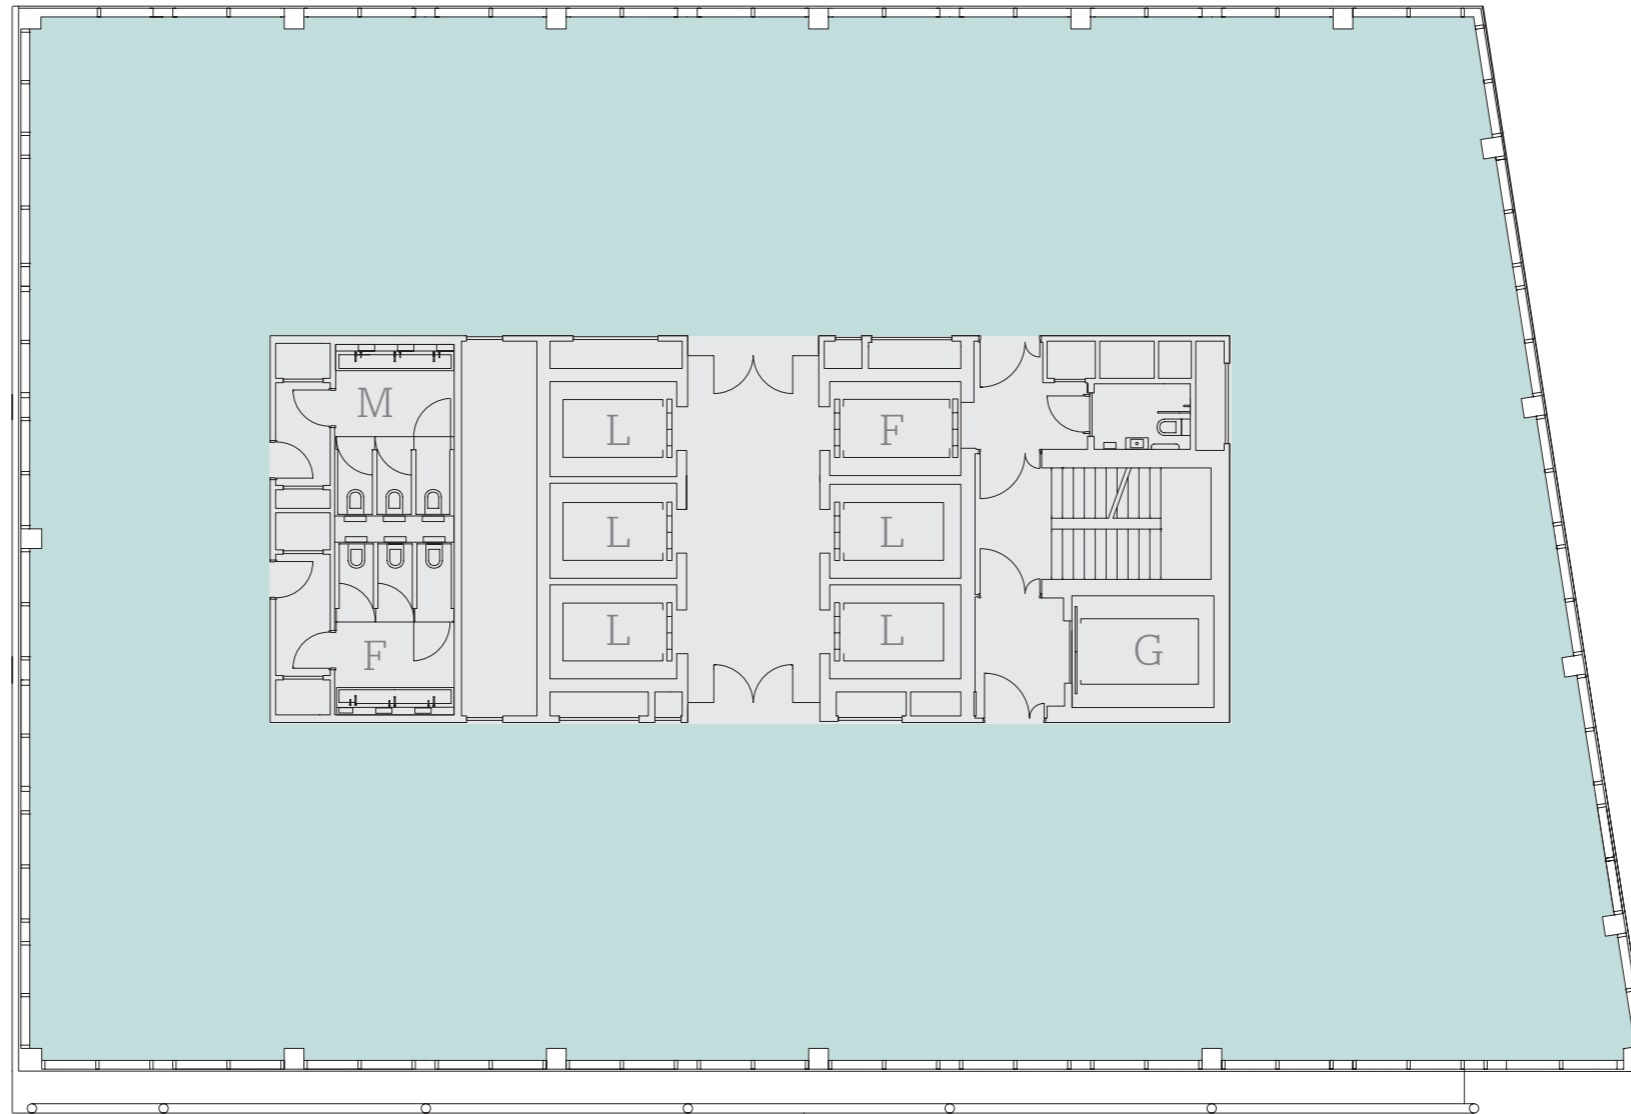

TWELFTH FLOOR PLAN

Office
7,085 sq ft / 658 sq m

- Office
- Core
- Wood seating
- Retail
- Plant
- Stone surround
- Terrace
- Planting
- Cyclist route