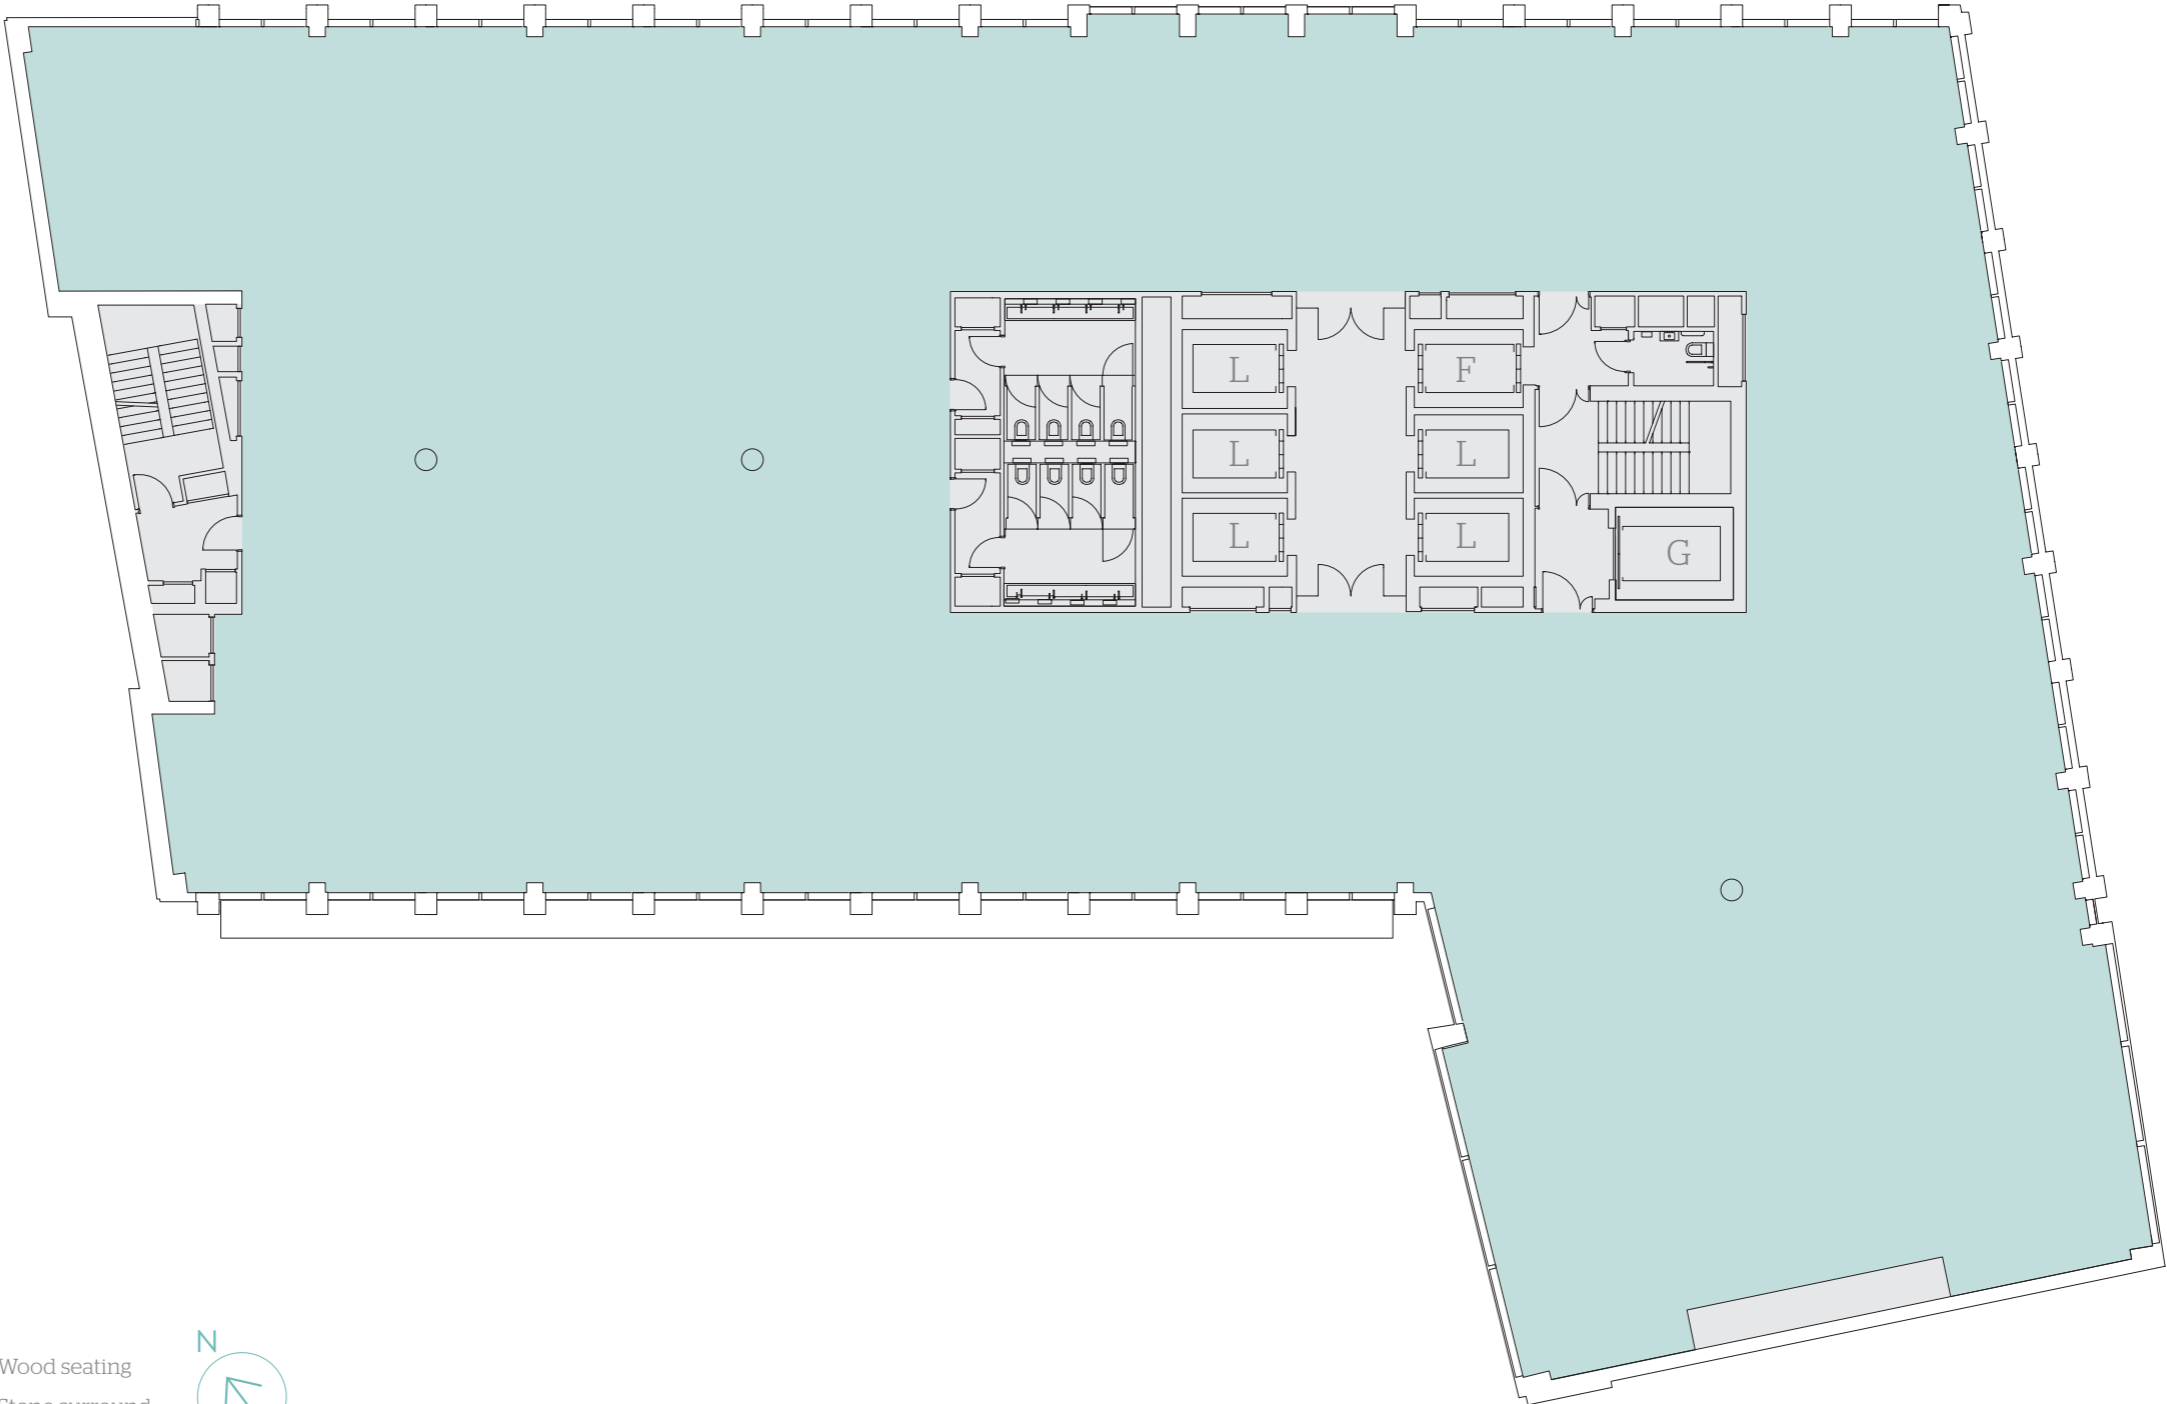

FIRST FLOOR PLAN

Office
13,495 sq ft / 1,254 sq m

- Office
- Core
- Wood seating
- Retail
- Plant
- Stone surround
- Terrace
- Planting
- Cyclist route